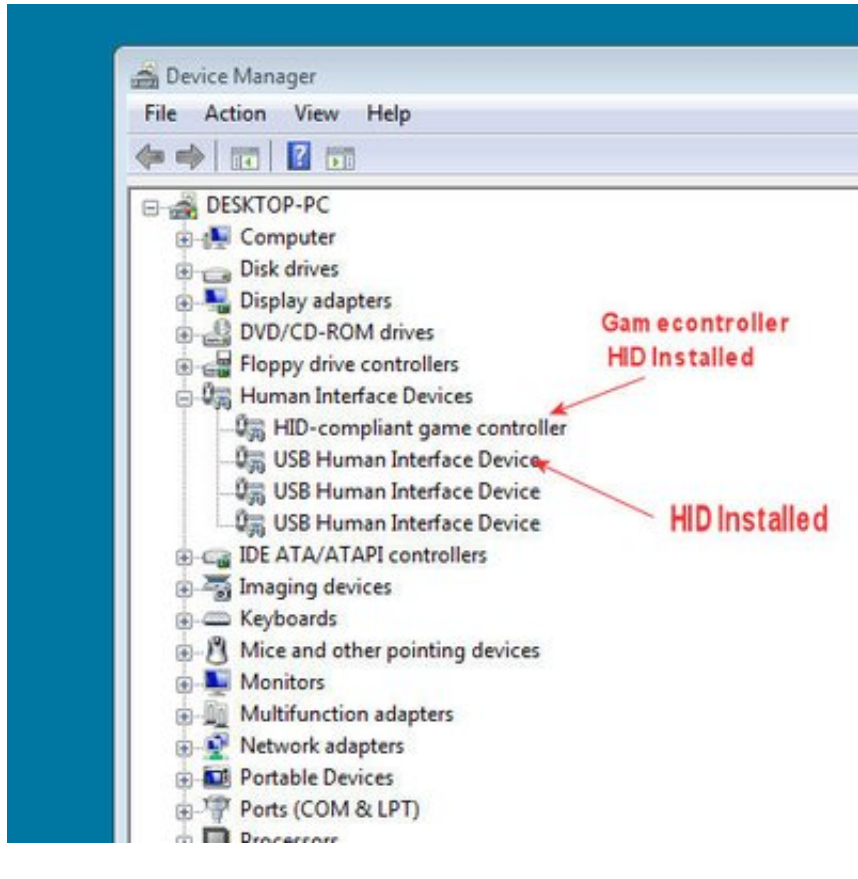

6.4 ★★★★★
2865 VIEWS

File was found and ready to download!
UPDATED 14 HOUES AGO

Fastest Source: **usenet.nl**

Click the **download button** and select one of the found **cloud sources**.

[Download](#)

SECURE SCANNED

You need to [log in](#) before you can post comments.

[Navigation](#)

[Registration](#)

[FAQ](#)

[Universal Driver For Usb Gamepad Drivers](#)

[Universal Driver For Usb Gamepad Drivers](#)

6.4 ★★★★★
2865 VIEWS

File was found and ready to download!
UPDATED 14 HOUES AGO

Fastest Source: **usenet.nl**

Click the **download button** and select one of the found **cloud sources**.

[Download](#)

SECURE SCANNED

You need to [log in](#) before you can post comments.

[Navigation](#)

[Registration](#)

[FAQ](#)